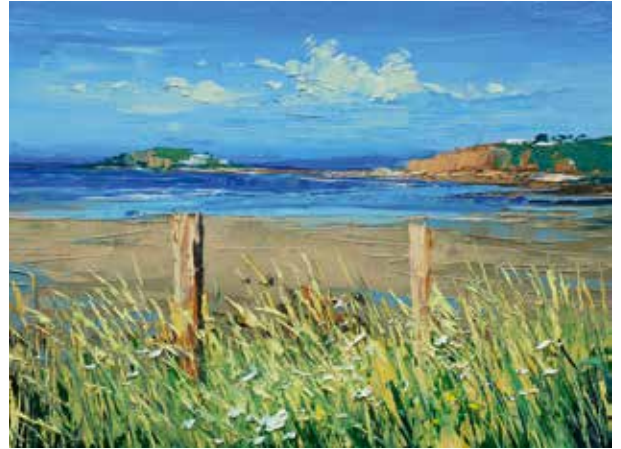

27

COLIN CARRUTHERS

View to Burgh Island

Oil on canvas

30 x 40cms

£895